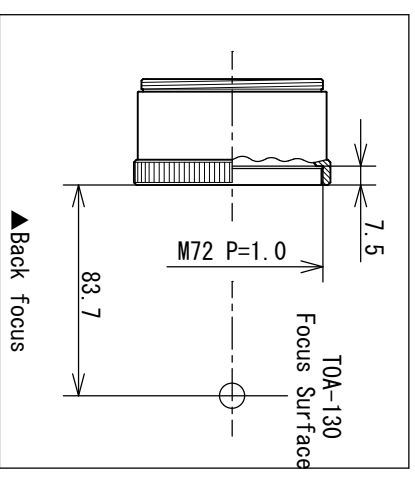

TOA-645 Flattener (130) System Chart (TOA130NS/S)

[TOA-645 Flattener (130) Set] [TKA31587S]

80M. TOA-645 Flattener 0.99 x

51L. M72 Extension L

30F. CA Ring 35

● Option Accessories

6. G. A. A (TSA-102)

12. Visual Adapter (GCA-250)

33. Camera mount DX-WR (EOS)

Camera mount DX-WR (Nikon)

34. DSLR

47. Eyepiece 31.7mm

86. CCD

[M72 Extension tube L Set] [TKA31588S]

51L. M72 Extension tube L

30F. CA Ring 35

● Standard Accessories

5. Extension Tube (F) [TKP31005]

14. Coupling (S) [TKP00103]

46. 1.25" (31.7mm) Eyepiece Adapter

[TKP00101]

[TKP23200]

[TKP86005]

[TKA01251]

[TKA01255]

* No. 80M TOA-645 Flattener 0.99 x, No. 51L M72 Extension Tube L, No. 30F CA Ring 35 are not sold separately.

TAKAHASHI