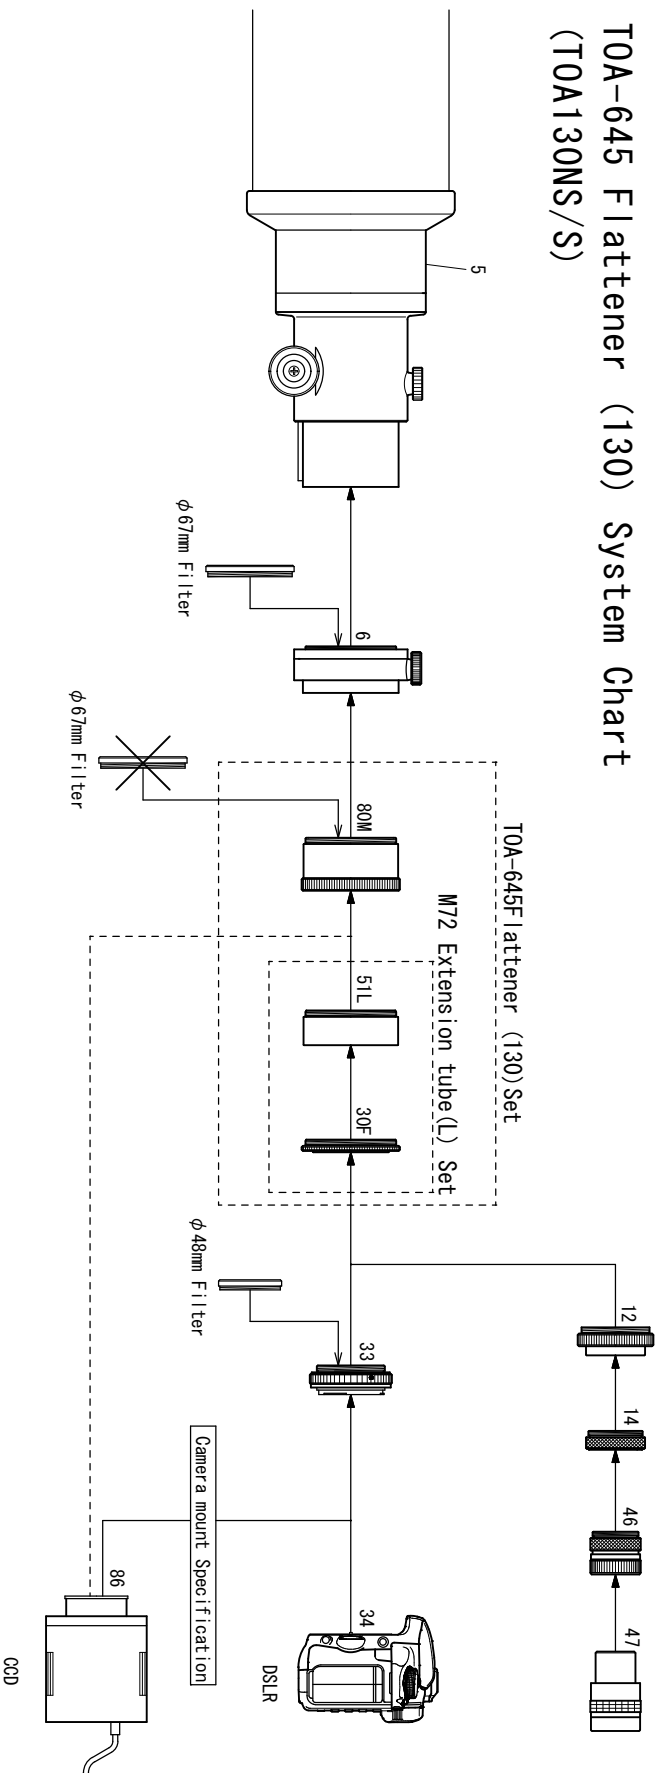

TOA-645 Flattener (130) System Chart (TOA130NS/S)

[TOA-645 Flattener (130) Set] [TKA31587S]

80M. TOA-645 Flattener 0.99 x

51L. M72 Extension L

30F. CA Ring 35

● Option Accessories

6. G. A. A (TSA-102)

12. Visual Adapter (GCA-250)

33. Camera mount DX-WR (EOS)

Camera mount DX-WR (Nikon)

34. DSLR

47. Eyepiece 31.7mm

86. CCD

[M72 Extension tube L Set] [TKA31588S]

51L. M72 Extension tube L

30F. CA Ring 35

● Standard Accessories

5. Extension Tube (F) [TKP31005]

14. Coupling (S) [TKP00103]

46. 1.25" (31.7mm) Eyepiece Adapter

[TKP00101]

[TKP23200]

[TKP86005]

[TKA01251]

[TKA01255]

* No. 80M TOA-645 Flattener 0.99 x, No. 51L M72 Extension Tube L, No. 30F CA Ring 35 are not sold separately.

TAKAHASHI