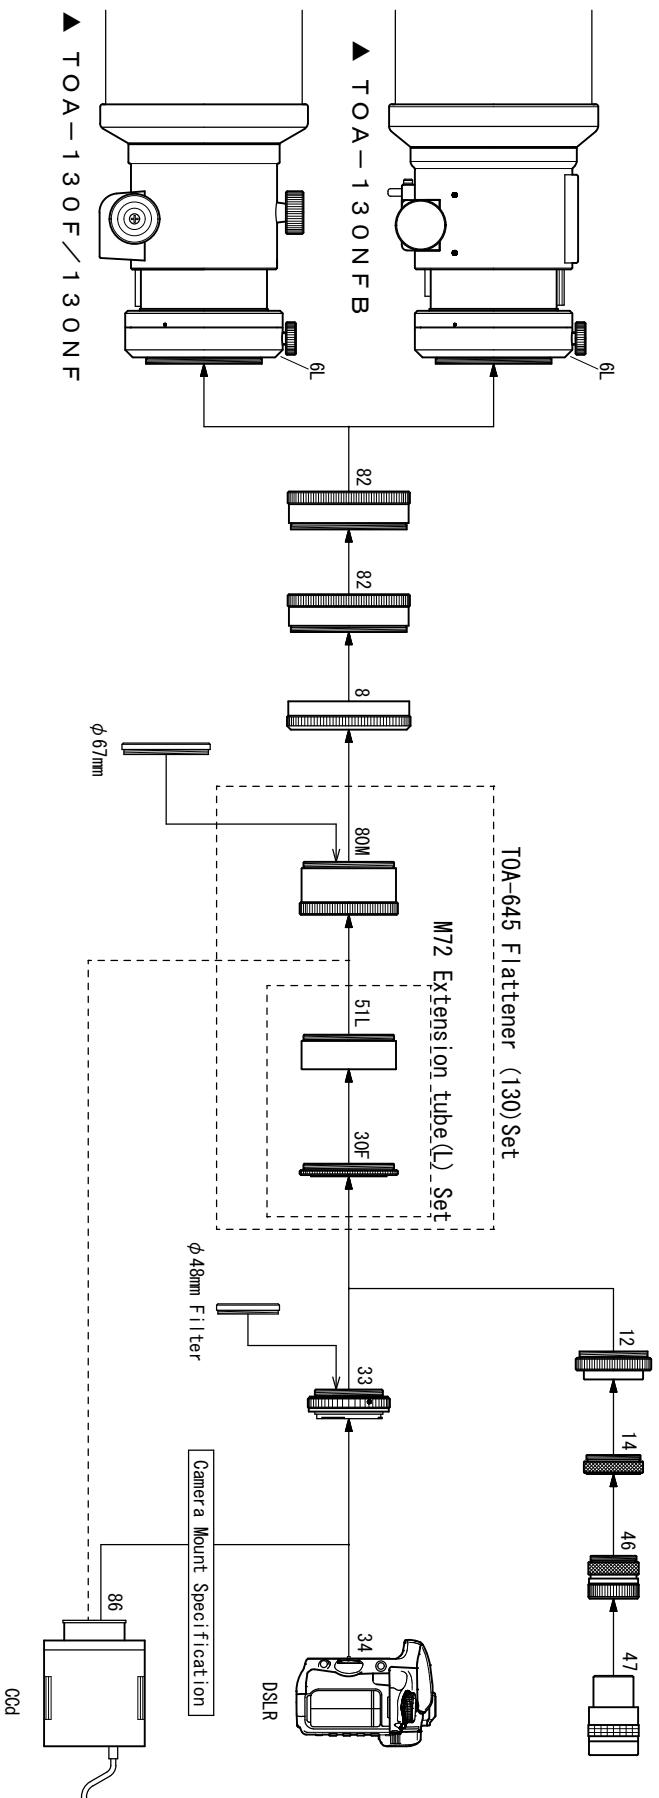

TOA-645 Flattener (130) System Chart (TOA130NFB/NF/F)

- Standard Accessories
- 6L. C.A.A (FSQ-106) [TKP30200]
 - 8. Coupling (TW) [TKP31003]
 - 14. Coupling (S) [TKP00103]
 - 46. 1.25" (31.7mm) Eyepiece Adapter [TKP00101]
- Option Accessories
- 12. Visual Adapter (CGA-250) [TKP86005]
 - 33. Camera mount DX-WR (EOS) [TKA01251]
 - Camera mount DX-WR (Nikon) [TKA01255]
 - 34. DSLR
 - 47. Eyepiece 31.7mm
 - 82. Extension tube TOA130F [TKA31584]
 - 86. GCD
 - M72 Extension tube L Set [TKA31588S]
 - 51L M72 Extension tube L
 - 30F. CA Ring 35

- Standard Accessories
- 6L. C.A.A (FSQ-106) [TKP30200]
 - 8. Coupling (TW) [TKP31003]
 - 14. Coupling (S) [TKP00103]
 - 46. 1.25" (31.7mm) Eyepiece Adapter [TKP00101]

* No. 80M TOA-645 Flattener 0.99 x, No. 51L M72 Extension Tube L, No. 30F CA Ring 35 are not sold separately.