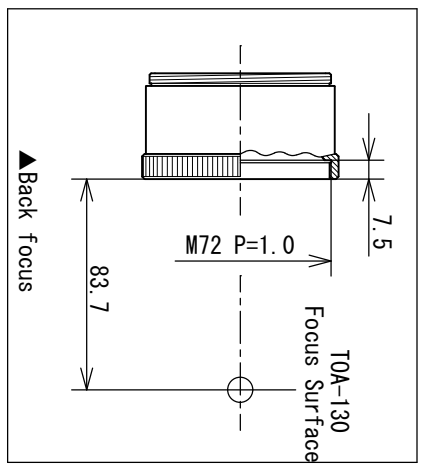

TOA-645 Flattener (130) System Chart (TOA130NFB/NF/F)

- Standard Accessories
- 6L. C.A.A (FSQ-106) [TKP30200]
 - 8. Coupling (TW) [TKP31003]
 - 14. Coupling (S) [TKP00103]
 - 46. 1.25" (31.7mm) Eyepiece Adapter [TKP00101]
- Option Accessories
- 12. Visual Adapter (CGA-250) [TKP86005]
 - 33. Camera mount DX-WR (EOS) [TKA01251]
 - Camera mount DX-WR (Nikon) [TKA01255]
 - 34. DSLR
 - 47. Eyepiece 31.7mm
 - 82. Extension tube TOA130F [TKA31584]
 - 86. GCD
 - M72 Extension tube L Set [TKA31588S]
 - 51L M72 Extension tube L
 - 30F. CA Ring 35

- Standard Accessories
- 6L. C.A.A (FSQ-106) [TKP30200]
 - 8. Coupling (TW) [TKP31003]
 - 14. Coupling (S) [TKP00103]
 - 46. 1.25" (31.7mm) Eyepiece Adapter [TKP00101]

* No. 80M TOA-645 Flattener 0.99 x, No. 51L M72 Extension Tube L, No. 30F CA Ring 35 are not sold separately.